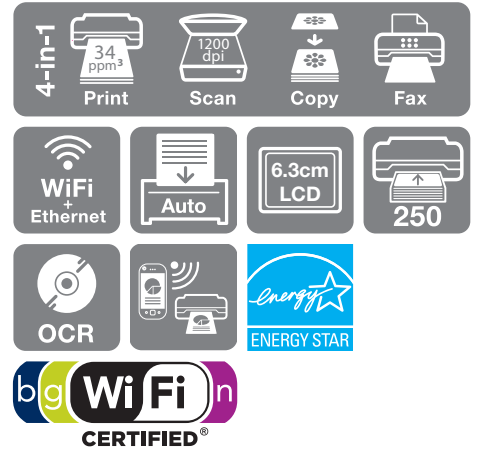

Epson WorkForce WF-7515

It's hard to find the combination of both A3+ printing and A3 copying, scanning and faxing in one device on the market today. That's why Epson has added A3+ all-in-ones to its range for the first time.

Designed with the needs of both small businesses and home offices in mind, the WorkForce WF-7515 is one of Epson's two true A3+ multifunction printers. It's ideal for users such as graphic designers, architects and engineers and represents the perfect blend of affordability, reliability and speed.

Productivity is enhanced with a high-capacity 250-sheet paper tray for less frequent refilling and a 30-sheet Automatic Document Feeder for multiple page scanning, copying and faxing at up to A3. Multiple users can share these benefits as Ethernet and Wi-Fi connectivity come as standard.

Producing business-quality text and vibrant colours, the economical WF-7515 provides savings of up to 50% cost per page¹ and up to 80% lower energy consumption² compared to competitive lasers to further reduce costs and environmental impact. Alongside this it is more affordable than the laser equivalent.

The WF-7515 also comes with Epson Connect, offering even more flexibility and freedom, allowing users to quickly and easily print documents and images wirelessly from smartphones and tablet PCs⁶. Additionally, users can print from anywhere in the world by emailing documents and images directly to the printer.

DATASHEET

KEY FEATURES