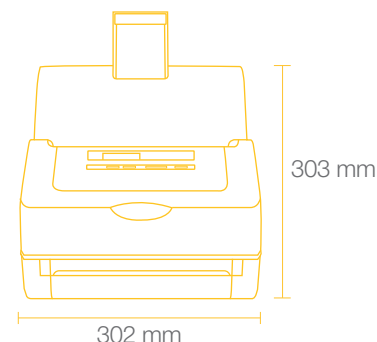

* Available for free download on Epson websites

EPSON GT-S50 SERIES

WHAT'S IN THE BOX

Epson GT-S50 – B11B194021

- Epson GT-S50 scanner
- Carrier sheet
- AC adapter
- Warranty document
- USB cable
- Epson Event Manager 2.1, Copy Utility Presto! Page Manager 8 Standard, ABBYY FineReader 6.0(Win)/ 5.0(Mac) Sprint Plus, Presto! BizCard 5 SE

Epson GT-S50N (Windows only) – B11B194021NP

- Epson GT-S50 scanner
- Carrier sheet
- AC adapter
- Warranty document
- USB cable
- Epson Event Manager 2.1, Edimax Network interface, Copy Utility Presto! Page Manager 8 Standard, ABBYY FineReader 6.0(Win)/ 5.0(Mac) Sprint Plus, Presto! BizCard 5 SE

For further information please contact your local Epson office or visit www.epson-europe.com

Austria 0810/20 01 13 (0,07 €/Min.) **Belgium** 070/350120 (0,1735 €/min.) **Czech** 800/142 052 **Denmark** 44 50 85 85 **Finland** 0201 552 091
France 0821 010 100 (0,12€/min.) **Germany** 01805/23 41 10 (0,14 €/Min.) **Greece** 210-8099499 **Hungary** 06800 147 83 **Ireland** 1 800 409132
Italy 02-660321 10 (0,12 €/min.) **Luxemburg** 900/43010 (0,24 €/min.) **Middle East** +9714 8818934 **Netherlands** 0900-5050808 (0.05 €/oproep
+ 0.15 €/min.) **Norway** 22 06 42 80 **Poland** 0-0-800 4911299 (0,16 zł/min.) **Portugal** 707 222 111 **Russia** (095) 777-03-55 **Slovakia** 0850 111 429
South Africa (+2711) 465-9621 **Spain** 93 582 15 00 **Sweden** 0771-400135 (Mobilsamtal – 0,99 kr/min, Lokala samtal – 0,30 kr/min, Utlandssamtal –
0,89 kr/min) **Switzerland** 0848 448820 (4-8 cent./min.) **Turkey** (0212) 3360303 **United Kingdom** 0871 222 6702

Trademarks and registered trademarks are the property of Seiko Epson Corporation or their respective owners. Product information is subject to change without prior notice.

EPSON®