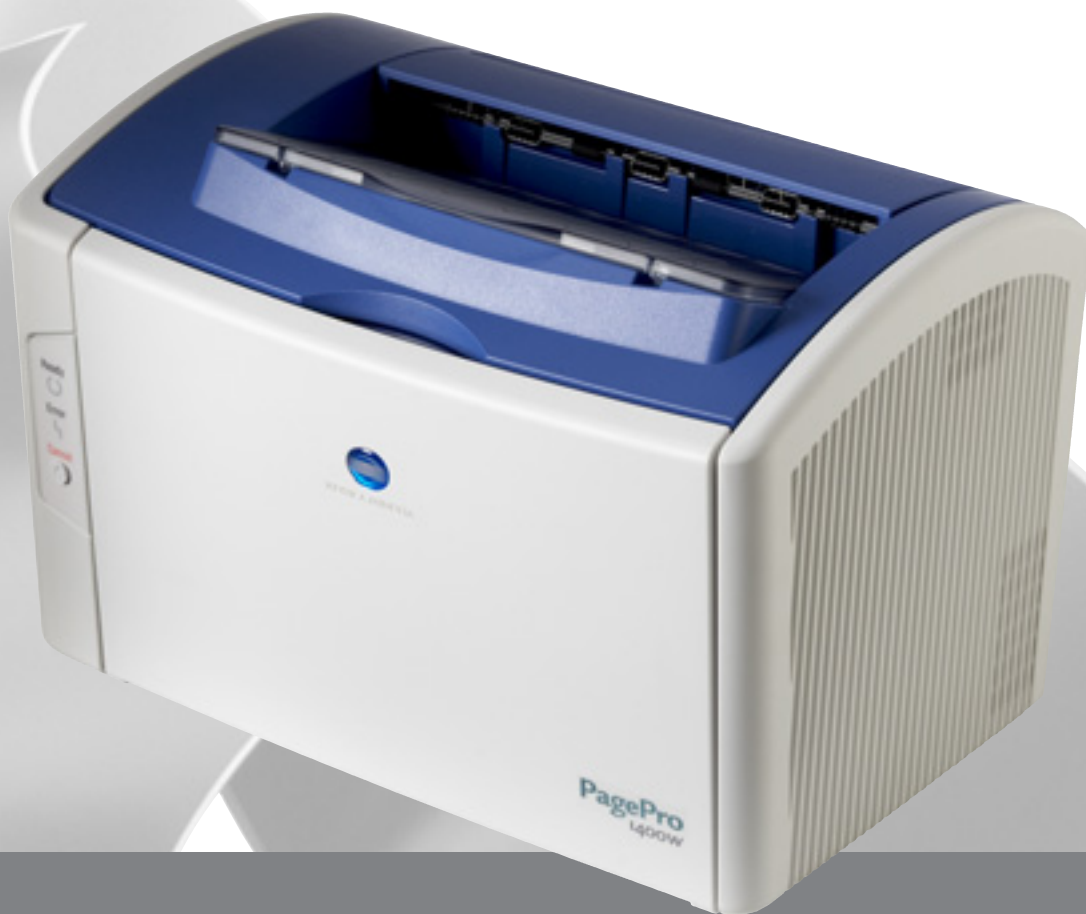

KONICA MINOLTA

PagePro 1400W

**Compact
personal printer**
for demanding
users

REVOLUTION IN PRINTING

KONICA MINOLTA

Compact personal printer for demanding users

In the modern office environment, space may be limited but the demands for printing performance will always be high. Enter the PagePro 1400W – the ultimate compact laser printer. Small enough to fit on a bookshelf yet with outstanding print speed and high-quality output, it blends good looks and user-friendliness in a professional, affordable package.

Stylish design, professional results

One of the smallest monochrome laser printers in the world, the PagePro 1400W is a pleasure to own and use. With its attractive blue and white exterior, it satisfies the style criteria of any contemporary workspace. Output speed is 16 pages per minute, with razor-sharp 1200 x 600 dpi resolution. It can print on a variety of media including postcards, memos and letters. Positioned on a desk or shelf, it enhances office efficiency and tidiness by taking up the minimum of space.

PagePro 1400W

Affordability built in

The PagePro 1400W is the affordable monochrome solution for home office users and small to medium sized businesses. At the same time, executives will appreciate the privacy it offers. Combine this with its reliability, efficiency and stunning appearance, and you have all your needs taken care of in one beautifully compact unit.

The PagePro 1400W in action

The PagePro 1400W excels when it comes to user-friendliness. Status Display software lets you keep an eye on print progress and consumable status via your PC screen. Consumables are pre-installed and software installation couldn't be easier. With quiet operation and front door access for simple consumables replacement, this is a personal printer to be proud of.