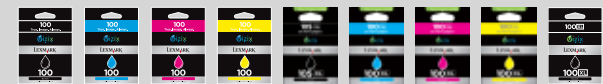

CARTRIDGE COMPATIBILITY

LEXMARK AND THE ENVIRONMENT

Lexmark is committed to environmental stewardship, providing you with real solutions to help you print smarter and designing products with the entire life cycle in mind.

RESOURCE AND ENERGY CONSERVATION

- Save up to 50% on paper and 8% on energy with 1-touch Eco Mode
- Energy Star Qualified
- Over 99% recyclable

RECYCLING

- Lexmark Cartridge Collection Program
- Lexmark Equipment Collection Program ⁽⁷⁾

⁽¹⁾ Receive 1 year limited warranty plus 4 years extended limited warranty by registering within 90 days. See statement of Limited Warranty for details.
⁽²⁾ When compared on a composite yield basis with Lexmark 100 Cyan, Magenta and Yellow Ink Cartridges.
⁽³⁾ Based on 105XL black ink cartridges E4.99 (inc. VAT) SRP in pounds sterling and a yield of 510 standard pages, estimated in accordance with ISO/IEC24711. Actual yields may vary. Actual cost in other countries may vary.
⁽⁴⁾ According to WiFi alliance. Subject to the range of your wireless router and access to electricity. When used with a Wireless enabled router. Compatible with WiFi certified IEEE802.11b/g/n
⁽⁵⁾ Printing in draft mode and excluding time to first page print. See www.lexmark.com for details.
⁽⁶⁾ Works with Windows 2000, XP, Vista, and Win 7; Available through August 2010.
⁽⁷⁾ Not applicable in all countries. Please visit www.lexmark.com/recycle for more details.