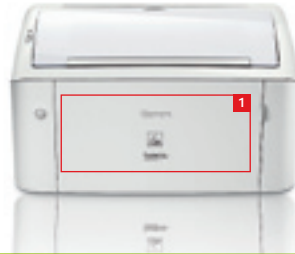

- **1** 150-sheet multi-purpose tray
- **2** Cartridge 712 - Black

Specifications

PRINTER ENGINE Print speed Printing method Print quality Print resolution Warm-up time First Page Out Time Duty cycle Print margins	16 ppm mono (A4)¹ Monochrome laser beam printing Up to 2400 x 600 dpi with Automatic Image Refinement Up to 600 x 600 dpi 0 seconds from Standby Approx. 10 seconds or less from power on Approx. 8.5 seconds or less Max 5,000 pages per month 5 mm-top, bottom, left and right	Noise level Dimensions (W x D x H) Weight Operating environment Control panel	Sound power²: Active: 6.46 B or less Standby: Inaudible Sound pressure²: Active: 50 dB(A) or less Standby: Inaudible 372 mm x 250 mm x 197 mm Approx. 5.94 kg Temperature: 7.5 to 32.5°C (45.5 to 90.5°F) Humidity: 10 to 80% RH (no condensation) 2 LED indicators, 1 operation key
MEDIA HANDLING Paper input (Standard) Paper output Media types Media sizes Media weights	150-sheet multi-purpose tray 1-sheet manual feed slot 100-sheet face down Plain paper, Heavy paper, Transparency, Label, Index card, Envelope Multi-purpose tray: A4, B5, A5, Legal, Letter, Executive, 16K, Envelope DL, Envelope COM10, Envelope C5, Envelope Monarch, Custom sizes: 76.2 to 215.9 mm wide and 127.0 to 355.6 mm long Manual feed slot: A4, B5, A5, Legal, Letter, Executive, 16K, Envelope DL, Envelope COM10, Envelope C5, Envelope Monarch, Custom sizes: 76.2 to 215.9 mm wide and 127.0 to 355.6 mm long, Index card: 76.2 to 127.0mm Multi-purpose tray: 64 to 163 g/m² Manual feed slot: 64 to 163 g/m²	CONTROLLER Memory Printer languages Interface and connectivity Operating systems compatibility	2 MB Canon Advanced Printing Technology (CAPT) USB 2.0 Hi-Speed Windows 2000/ Server 2003/ XP/ Vista Mac OS X Version 10.3.9-10.5.x^{3,4} Linux^{3,4}
GENERAL FEATURES Power requirements Power consumption	AC 220-240V (±10%), 50/60Hz (±2Hz) Maximum: Approx. 880 W or less Active: Average approx. 280 W or less Standby: Average approx. 2 W or less Typical Electricity Consumption (TEC): 0.590 kWh/week	CONSUMABLES All-in-One cartridges	Standard: Cartridge 712 (1,500 pages⁵) ACCESSORIES/ OPTIONS Items Network connectivity using AXIS 1650 Print Server

¹ The print speed may drop depending on the printer driver settings, paper size, paper type and number of pages printed
² Declared noise emission in accordance with ISO 9296

³ Web distribution only

⁴ English driver only

⁵ Based on ISO/IEC 19752 standard

you can
Canon

Canon Inc.
www.canon.com

Canon Europa N.V.
www.canon-europe.com

English-UK Edition
© Canon Europa N.V., 2008 (0908)

Canon (UK) Ltd
Woodhatch
Reigate
Surrey
RH2 8BF
Telephone No: 01737 220000
Facsimile No: 01737 220022
www.canon.co.uk

Canon Ireland
Arena Road,
Sandyford Industrial Estate
Dublin 18, Ireland
T: 01 2052400
F: 01 2958141
www.canon.ie